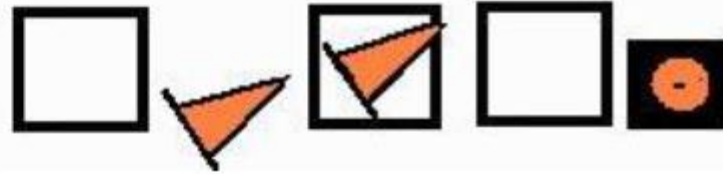

Cone Penalties: Down or Out

Penalty
Assessed

Cone is knocked over OR outside the box

No Penalty
Assessed

Cone remains standing AND
any part is still touching OR inside the box

Time penalties for down or out cones are event specific