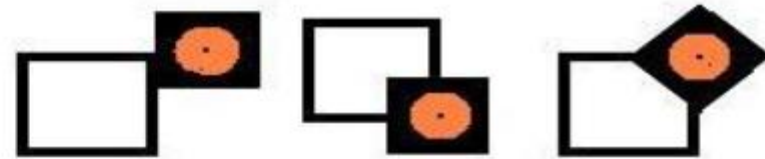

Cone Penalties: Down or Out

Penalty
Assessed

Cone is knocked over OR outside the box

No Penalty
Assessed

Cone remains standing AND
any part is still touching OR inside the box

Time penalties for down or out cones are event specific